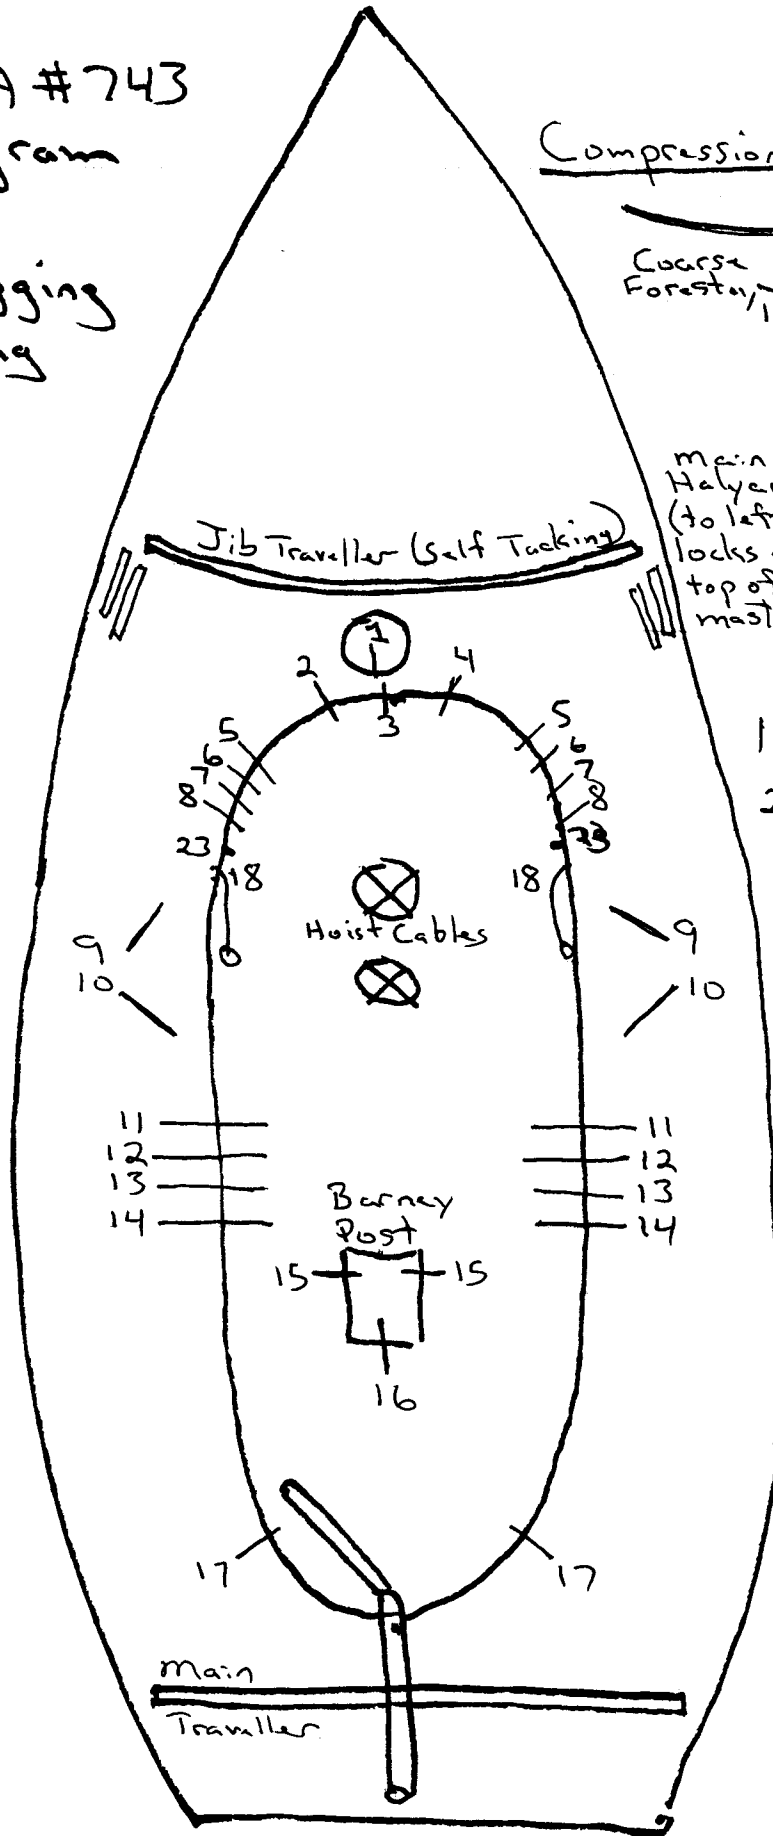

Soling USA #743 Rigging Diagram

Warning: Rigging varies among boats!

No VHF
No GPS
allowed.

LOA: 27'
Beam: 6'3"
Draft: 4'6"

Compression Post Detail

- 1 Spin Halyard
- 2 Fore Guy
- 3 Jib Sheet
- 4 Topping Lift
- 5 Shroud Adj
- 6 Jib Tack
- 7 Fine Jib Halyard
- 8 Forward Hiking Strap
- 9 Jib Traveller
- 10 Spin Sheet
- 11 Down Haul
- 12 Boom Vang
- 13 Main Traveller
- 14 Fine Back Stay
- 15 Course Back Stay
- 16 Main Sheet
- 17 Aft Hiking Strap
- 18 Tweakers
- 23 Sail Bag Opener