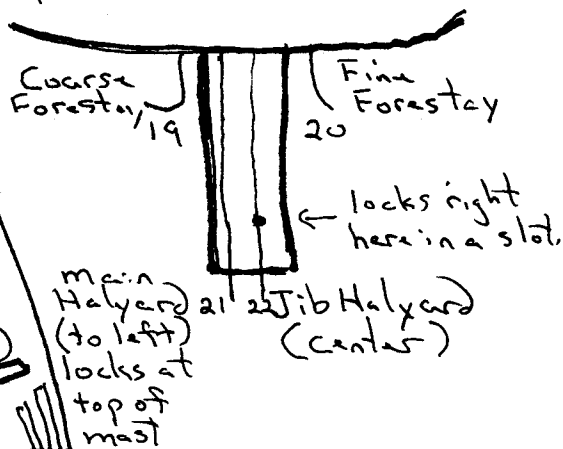

Soling USA #743 Rigging Diagram

Warning: Rigging varies among boats!

No VHF
No GPS
allowed.

LOA: 27'
Beam: 6'3"
Draft: 4'6"

Compression Post Detail

- 1 Spin Halyard
- 2 Fore Guy
- 3 Jib Sheet
- 4 Topping Lift
- 5 Shroud Adj
- 6 Jib Tack
- 7 Fine Jib Halyard
- 8 Forward Hiking Strap
- 9 Jib Traveller
- 10 Spin Sheet
- 11 Down Haul
- 12 Boom Vang
- 13 Main Traveller
- 14 Fine Back Stay
- 15 Course Back Stay
- 16 Main Sheet
- 17 Aft Hiking Strap
- 18 Tweakers
- 23 Sail Bag Opener